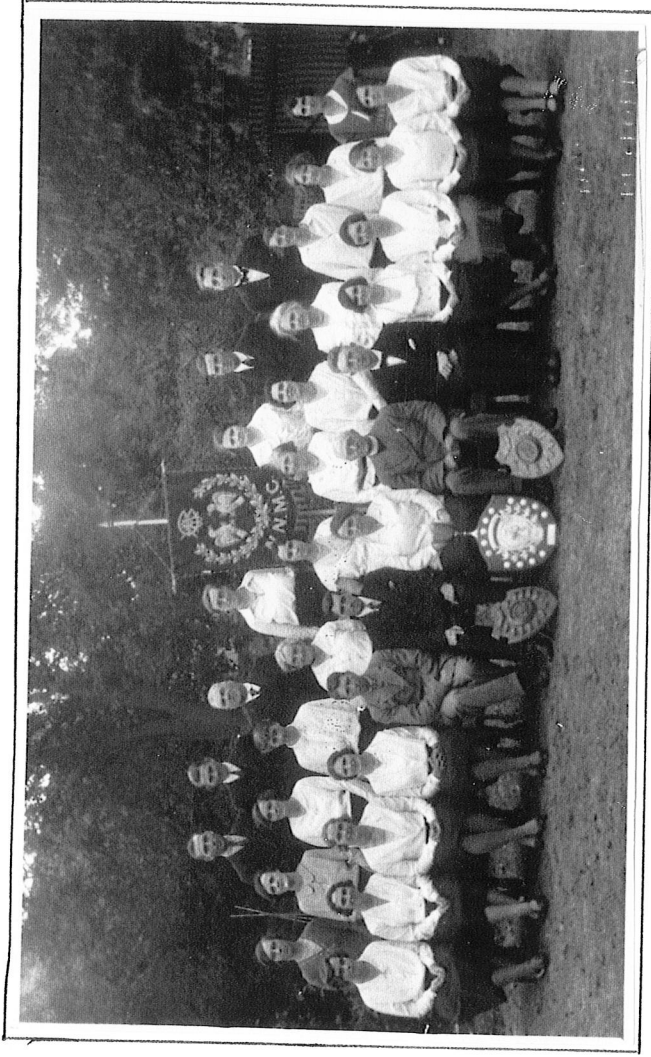

1932 ?

Emma Baker  
(Collinson)

Margaret Hunt  
(Batty)

Eva Rushby -  
Smith

Mr Jack Widdowson  
Mr. Smith.

May Wiswold

Miss Rogers

Edith Baker

Miss Walker

Sally Baker.

Mrs Widdowson

Miss Crawford

Rev. Rushby -  
Smith

Mr. Bell conductor.

Flg Minnith

Jane Champion